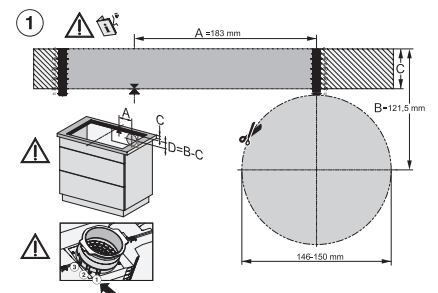

KMDA7272FL/FR, KMDA7473FL/FR – Installation variant 13 Circulating air – drawing

KMDA7272FL/FR, KMDA7473FL/FR – Installation variant 14 Circulating air – drawing

KMDA7272FL, KMDA7473FL – flush installation, drilling template, Installation depth 20 cm, Installation drawing