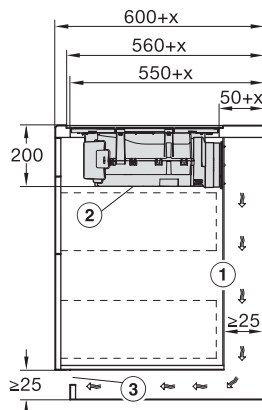

KMDA7272FL, KMDA7473FL – flush – Installation drawing

KMDA7272FL, KMDA7473FL – Installation drawing

KMDA7473FL/FR – Operating options

KMDA7272FL/FR, KMDA7473FL/FR, Air circulation  
(Installation drawing)

KMDA7272FL/FR, KMDA7473FL/FR, Plug&Play  
(Installation drawing)

KMDA7272FL, KMDA7473FL – Side view flush,  
Plug&Play – Installation drawing

KMDA7272FL, KMDA7473FL – Side view lying on top,  
Plug&Play – Installation drawing