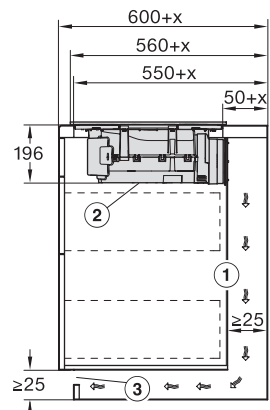

KMDA7272FL, KMDA7473FL – Side view lying on top+X,
Plug&Play – Installation drawing