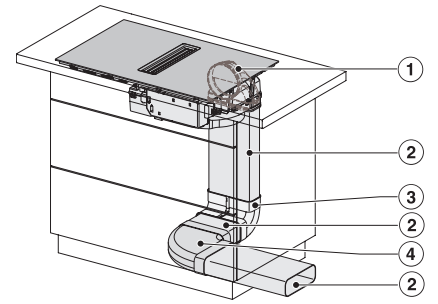

KMDA7272FL/FR, KMDA7473FL/FR, Plug&Play  
(Installation drawing)

KMDA7272FL, KMDA7473FL – Side view flush,  
Plug&Play – Installation drawing

KMDA7272FL, KMDA7473FL – Side view lying on top,  
Plug&Play – Installation drawing

KMDA7272FL, KMDA7473FL – Side view flush+X,  
Plug&Play – Installation drawing

KMDA7272FL, KMDA7473FL – Side view lying on top+X,  
Plug&Play – Installation drawing

KMDA 7473 FL-U Silence  
 Induktionshäll med integrerad fläkt  
 med Silence-motor och 2 Flex-zoner för cirkulationsdrift

KMDA7272FL/FR, KMDA7473FL/FR – Installation variant 1 Basis -drawing

KMDA7272FL/FR, KMDA7473FL/FR – Installation variant 2 Basis – drawing

KMDA7272FL/FR, KMDA7473FL/FR -Installation variant 3 Basis – drawing