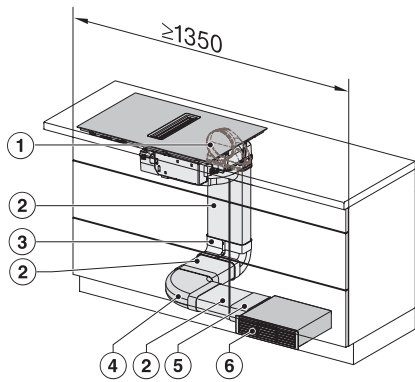

KMDA7272FL/FR, KMDA7473FL/FR, Plug&Play  
(Installation drawing)

KMDA7272FL, KMDA7473FL – Side view flush,  
Plug&Play – Installation drawing

KMDA7272FL, KMDA7473FL – Side view lying on top,  
Plug&Play – Installation drawing

KMDA7272FL, KMDA7473FL – Side view flush+X,  
Plug&Play – Installation drawing

KMDA7272FL, KMDA7473FL – Side view lying on top+X,  
Plug&Play – Installation drawing

KMDA 7473 FL-U Silence  
 Induktionshäll med integrerad fläkt  
 med Silence-motor och 2 Flex-zoner för cirkulationsdrift

KMDA7272FL/FR, KMDA7473FL/FR – Installation variant 1 Basis -drawing

KMDA7272FL/FR, KMDA7473FL/FR – Installation variant 2 Basis – drawing

KMDA7272FL/FR, KMDA7473FL/FR -Installation variant 3 Basis – drawing