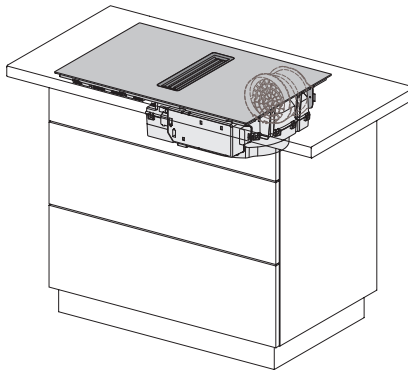

KMDA7272FL, KMDA7473FL – flush – Installation drawing

KMDA7272FL, KMDA7473FL – Installation drawing

KMDA7473FL/FR – Operating options

KMDA7272FL/FR, KMDA7473FL/FR, Air circulation  
(Installation drawing)

KMDA7272FL/FR, KMDA7473FL/FR, Plug&Play  
(Installation drawing)

KMDA7272FL, KMDA7473FL – Side view flush,  
Plug&Play – Installation drawing

KMDA7272FL, KMDA7473FL – Side view lying on top,  
Plug&Play – Installation drawing

KMDA7272FL, KMDA7473FL – Side view flush+X,  
Plug&Play – Installation drawing

KMDA7272FL, KMDA7473FL – Side view lying on top+X,  
Plug&Play – Installation drawing

KMDA 7473 FL-U Silence  
 Induktionshäll med integrerad fläkt  
 med Silence-motor och 2 Flex-zoner för cirkulationsdrift