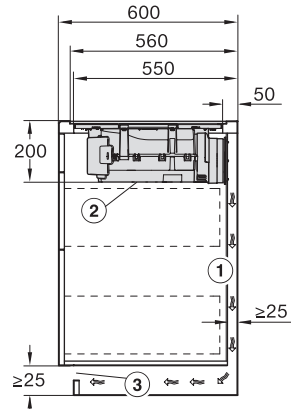

KMDA7272FL/FR, KMDA7473FL/FR, Plug&Play  
(Installation drawing)

KMDA7272FL, KMDA7473FL – Side view flush,  
Plug&Play – Installation drawing

KMDA7272FL, KMDA7473FL – Side view lying on top,  
Plug&Play – Installation drawing