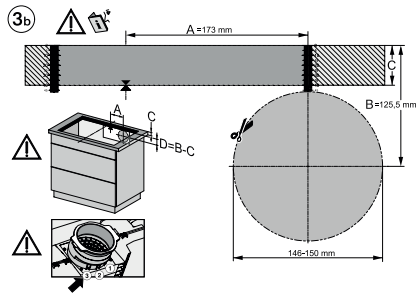

KMDA7272FL/FR, KMDA7473FL/FR – Installation variant 13 Circulating air – drawing

KMDA7272FL/FR, KMDA7473FL/FR – Installation variant 14 Circulating air – drawing

KMDA7272FL, KMDA7473FL – flush installation, drilling template, Installation depth 20 cm, Installation drawing

KMDA7272FL, KMDA7473FL – flush installation, drilling template, Installation depth 21 cm, Installation drawing

KMDA7272FL/FR, KMDA7473FL/FR – surface installation, 21 cm, drilling template, Installation drawing